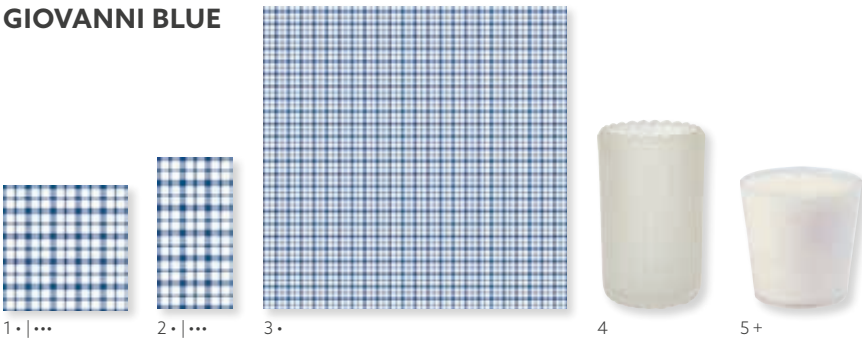

GIOVANNI BLUE

NO	ARTICLE	DESCRIPTION	PACK
1	171448	Tissue Napkin, 3-ply, 33 x 33 cm	4 x 250
	171502	Tissue Napkin, 3-ply, 33 x 33 cm	10 x 50
2	171233	Tissue Napkin, 3-ply, 40 x 40 cm	4 x 250
3	171261	Dunisilk®+ Slipcover, 84 x 84 cm	5 x 20
	171248	Dunicel® Slipcover, 84 x 84 cm	5 x 20

NO	ARTICLE	DESCRIPTION	PACK
	171250	Dunicel® Slipcover, 84 x 84 cm	1 x 100
4	165674	Candle Holder, Patio, Frosted White, Glass, 125 x 75 mm	2 x 6
5	153869	Switch & Shine Refill, White, Glass, 65 x 65 mm, 30h	2 x 6