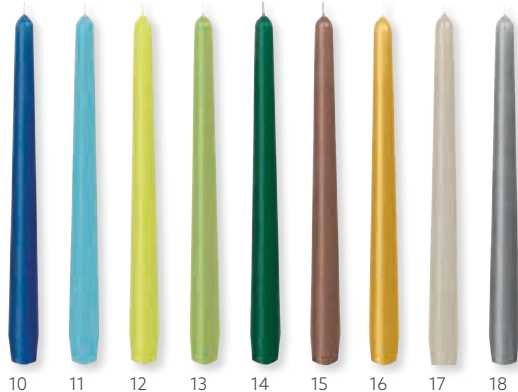

10 11 12 13 14 15 16 17 18

ANTIQUÉ CANDLES, COLOURED THROUGH

NO	ARTICLE	DESCRIPTION	SIZE	PACK	RAL	Swan
21	266505	White, 6.5h	260 x 22 mm	10 x 10		
22	266659	Cream, 6.5h	260 x 22 mm	10 x 10