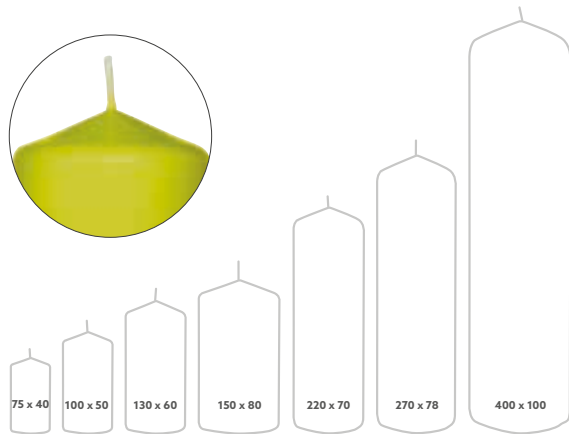

PILLAR CANDLES

NO	ARTICLE	DESCRIPTION	SIZE	PACK	RAL	SWAN
1	171511	White, 15h	75 x 40 mm	4 x 15	+	
	263108	White, 20h	100 x 50 mm	6 x 10	+	
	148439	White, 40h	130 x 60 mm	2 x 6	+	
	148481	White, 60h	150 x 80 mm	10 x 1	+	
	181230	White, 90h	220 x 70 mm	10 x 1	+	
	174460	White, 130h	270 x 78 mm	10 x 1	+	
	153491	White, 260h	400 x 100 mm	4 x 1	+	
2	125359	Cream, 20h	100 x 50 mm	6 x 10	+	
	148440	Cream, 40h	130 x 60 mm	2 x 6	+	
	148482	Cream, 60h	150 x 80 mm	10 x 1	+	
	105917	Cream, 90h	220 x 70 mm	10 x 1	+	
3	147977	Yellow, 20h	100 x 50 mm	6 x 10	+	
4	263016	Red, 20h	100 x 50 mm	6 x 10	+	
	148442	Red, 40h	130 x 60 mm	2 x 6	+	
5	263122	Bordeaux, 20h	100 x 50 mm	6 x 10	+	
	148443	Bordeaux, 40h	130 x 60 mm	2 x 6	+	
6	151509	Kiwi, 20h	100 x 50 mm	6 x 10	+