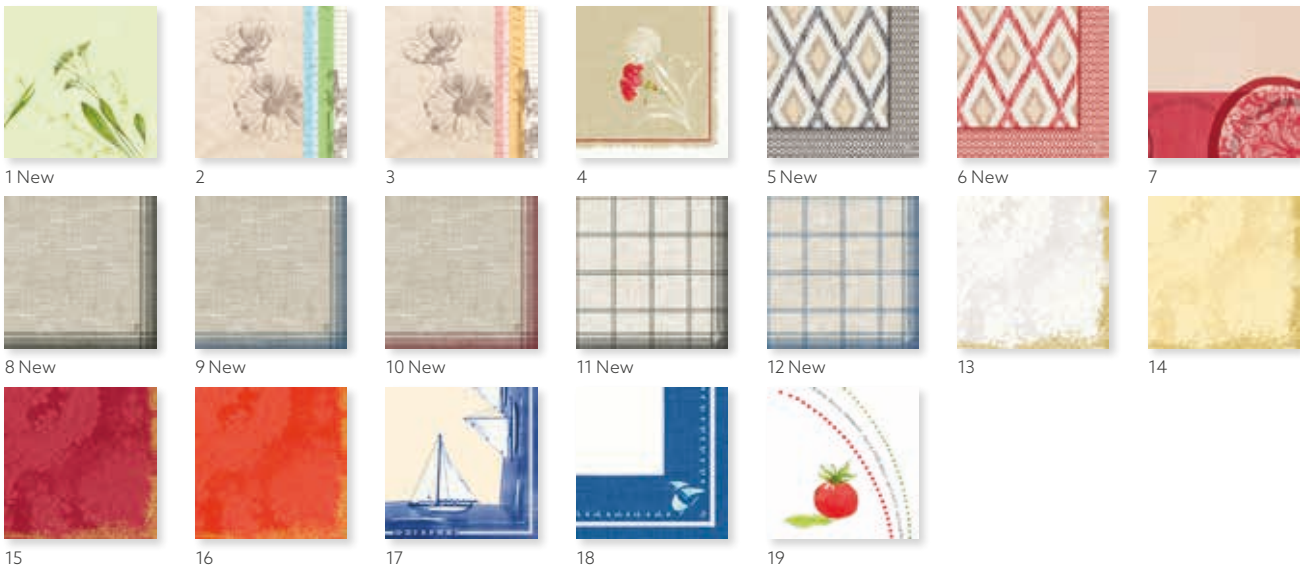

CLASSIC, 40 X 40 CM

NO	ARTICLE	DESCRIPTION	PACK			
1	178267	Liz	6 x 50	•	•	•
2	174232	Zendo Green	6 x 50	•	•	•
3	174233	Zendo Mandarin	6 x 50	•	•	•
4	171234	Almeria	6 x 50	•	•	•
5	178929	Malina Nature	6 x 50	•	•	•
6	178222	Malina Bordeaux	6 x 50	•	•	•
7	174234	Orbit Bordeaux	6 x 50	•	•	•
8	178224	Linus Black	6 x 50	•	•	•
9	178225	Linus Blue	6 x 50	•	•	•
10	178226	Linus Bordeaux	6 x 50	•	•	•

NO	ARTICLE	DESCRIPTION	PACK			
11	178227	Linus Classic Black	6 x 50	•	•	•
12	178228	Linus Classic Blue	6 x 50	•	•	•
13	174228	Royal White	6 x 50	•	•	•
14	174229	Royal Cream	6 x 50	•	•	•
15	174230	Royal Bordeaux	6 x 50	•	•	•
16	174231	Royal Mandarin	6 x 50	•	•	•
17	174235	Sailing	6 x 50	•	•	•
18	171509	Santorini	6 x 50	•	•	•
19	165646	Italiana	6 x 50	•	•	•