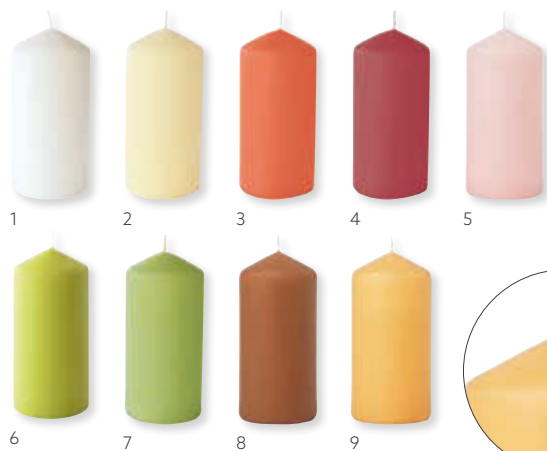

PILLAR CANDLES MATT

NO	ARTICLE	DESCRIPTION	SIZE	PACK	RAL	SWAN
1	165652	White, 50h	150 x 70 mm	2 x 6	+	
2	165653	Cream, 50h	150 x 70 mm	2 x 6	+	
3	165654	Mandarin, 50h	150 x 70 mm	2 x 6	+	
4	165656	Bordeaux, 50h	150 x 70 mm	2 x 6	+	
5	174437	Mellow Rose, 50h	150 x 70 mm	2 x 6	+	
6	168238	Kiwi, 50h	150 x 70 mm	2 x 6	+	
7	165657	Herbal Green, 50h	150 x 70 mm	2 x 6	+	
8	174438	Chestnut, 50h	150 x 70 mm	2 x 6	+	
9	174436	Honey, 50h	150 x 70 mm	2 x 6	+	

Guests love the velvety, matt surface!