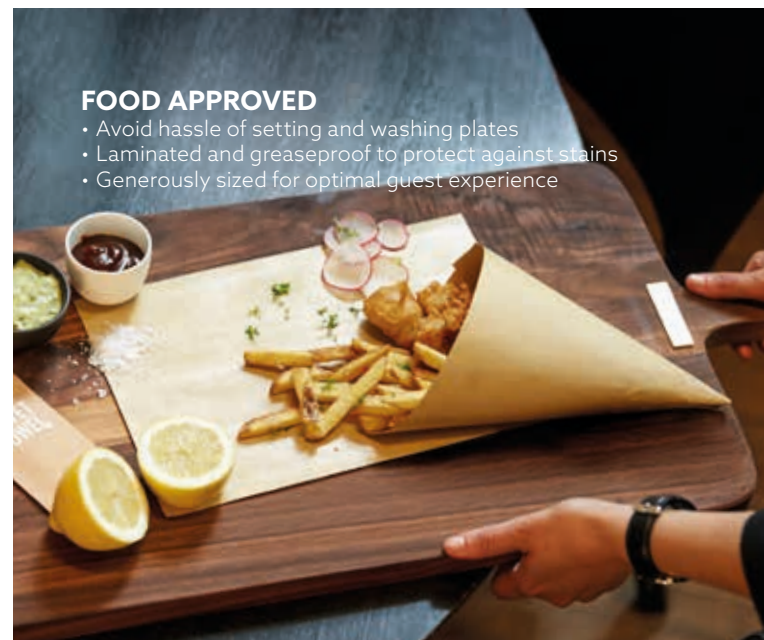

FOOD APPROVED

- Avoid hassle of setting and washing plates
- Laminated and greaseproof to protect against stains
- Generously sized for optimal guest experience