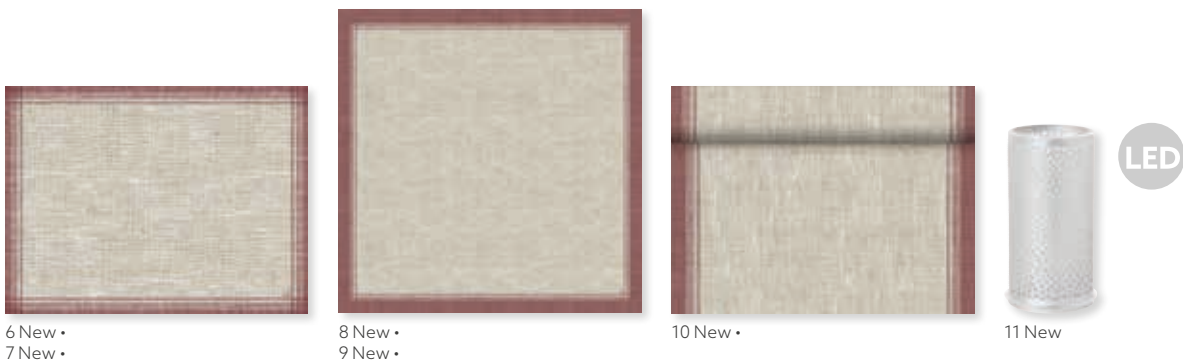

LINUS BORDEAUX

NO	ARTICLE	DESCRIPTION	PACK
1	178205	Tissue Napkin, 3-ply, 33 x 33 cm	4 x 250
2	178219	Tissue Napkin, 3-ply, 40 x 40 cm	4 x 250
3	178213	Tissue Napkin, 3-ply, 40 x 40 cm	4 x 250
4	178226	Classic Napkin, 40 x 40 cm	6 x 50
5	178237	Dunilin® Napkin, 40 x 40 cm	12 x 50
6	178335	Dunichel® Placemat, 30 x 40 cm	5 x 100

NO	ARTICLE	DESCRIPTION	PACK
7	178390	Paper Placemat, 35 x 45 cm	4 x 250
8	178289	Dunisilk®+ Slipcover, 84 x 84 cm	5 x 20
9	178279	Dunichel® Slipcover, 84 x 84 cm	5 x 20
	178286	Dunichel® Slipcover, 84 x 84 cm	1 x 100
10	178295	Dunichel® Tête-à-Tête, 0,40 x 24 m	4 x 1
11	178478	Candle Holder, Bliss, Silver, Metal, 140 x 75 mm	4 x 1